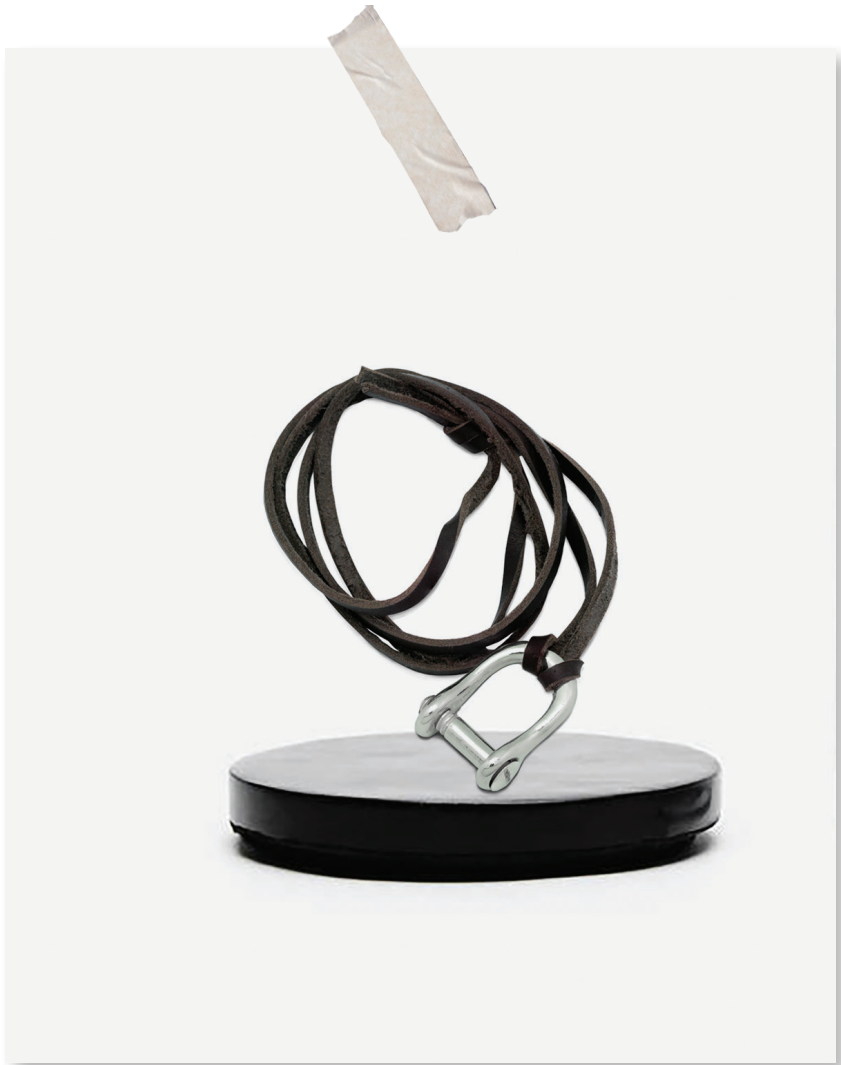

*Approx. 15mm x 23mm
Comes with 380-420mm
sterling silver chain and t/raw tag*

925 STERLING SILVER SAFETY PIN
SILVER OR BLACK OXIDISED

*Approx. 47mm long.
Comes with 380-450mm
sterling silver chain and t/raw tag*

925 STERLING SILVER SAFETY PIN
SILVER OR BLACK OXIDISED

*Approx. 47mm long.
Comes with with 380-450mm
sterling silver chain and t/raw tag*

925 STERLING SILVER
YELLOW OR PINK GOLD
FOR THE LITTLE DIVA

*Approx. 30mm long.
Comes with 320-360 mm sterling silver,
yellow or pink gold chain and t/raw tag*

925 STERLING SILVER
YELLOW OR PINK GOLD
FOR THE LITTLE DIVA

*Approx. 30mm long.
Comes with 320-360 mm sterling silver,
yellow or pink gold chain and t/raw tag*

925 STERLING SILVER PENDANT

*Approx 32mm x 20mm
Comes with 500mm
leather strap and t/raw tag*

925 STERLING SILVER PENDANT

*Approx 32mm x 20mm
Comes with 500mm
leather strap and t/raw tag*

925 STERLING SILVER BRACELET

*2,5 mm thick with 925 silver lock
and decorative ends on hand woven
traditional ribbon in assorted colours.*